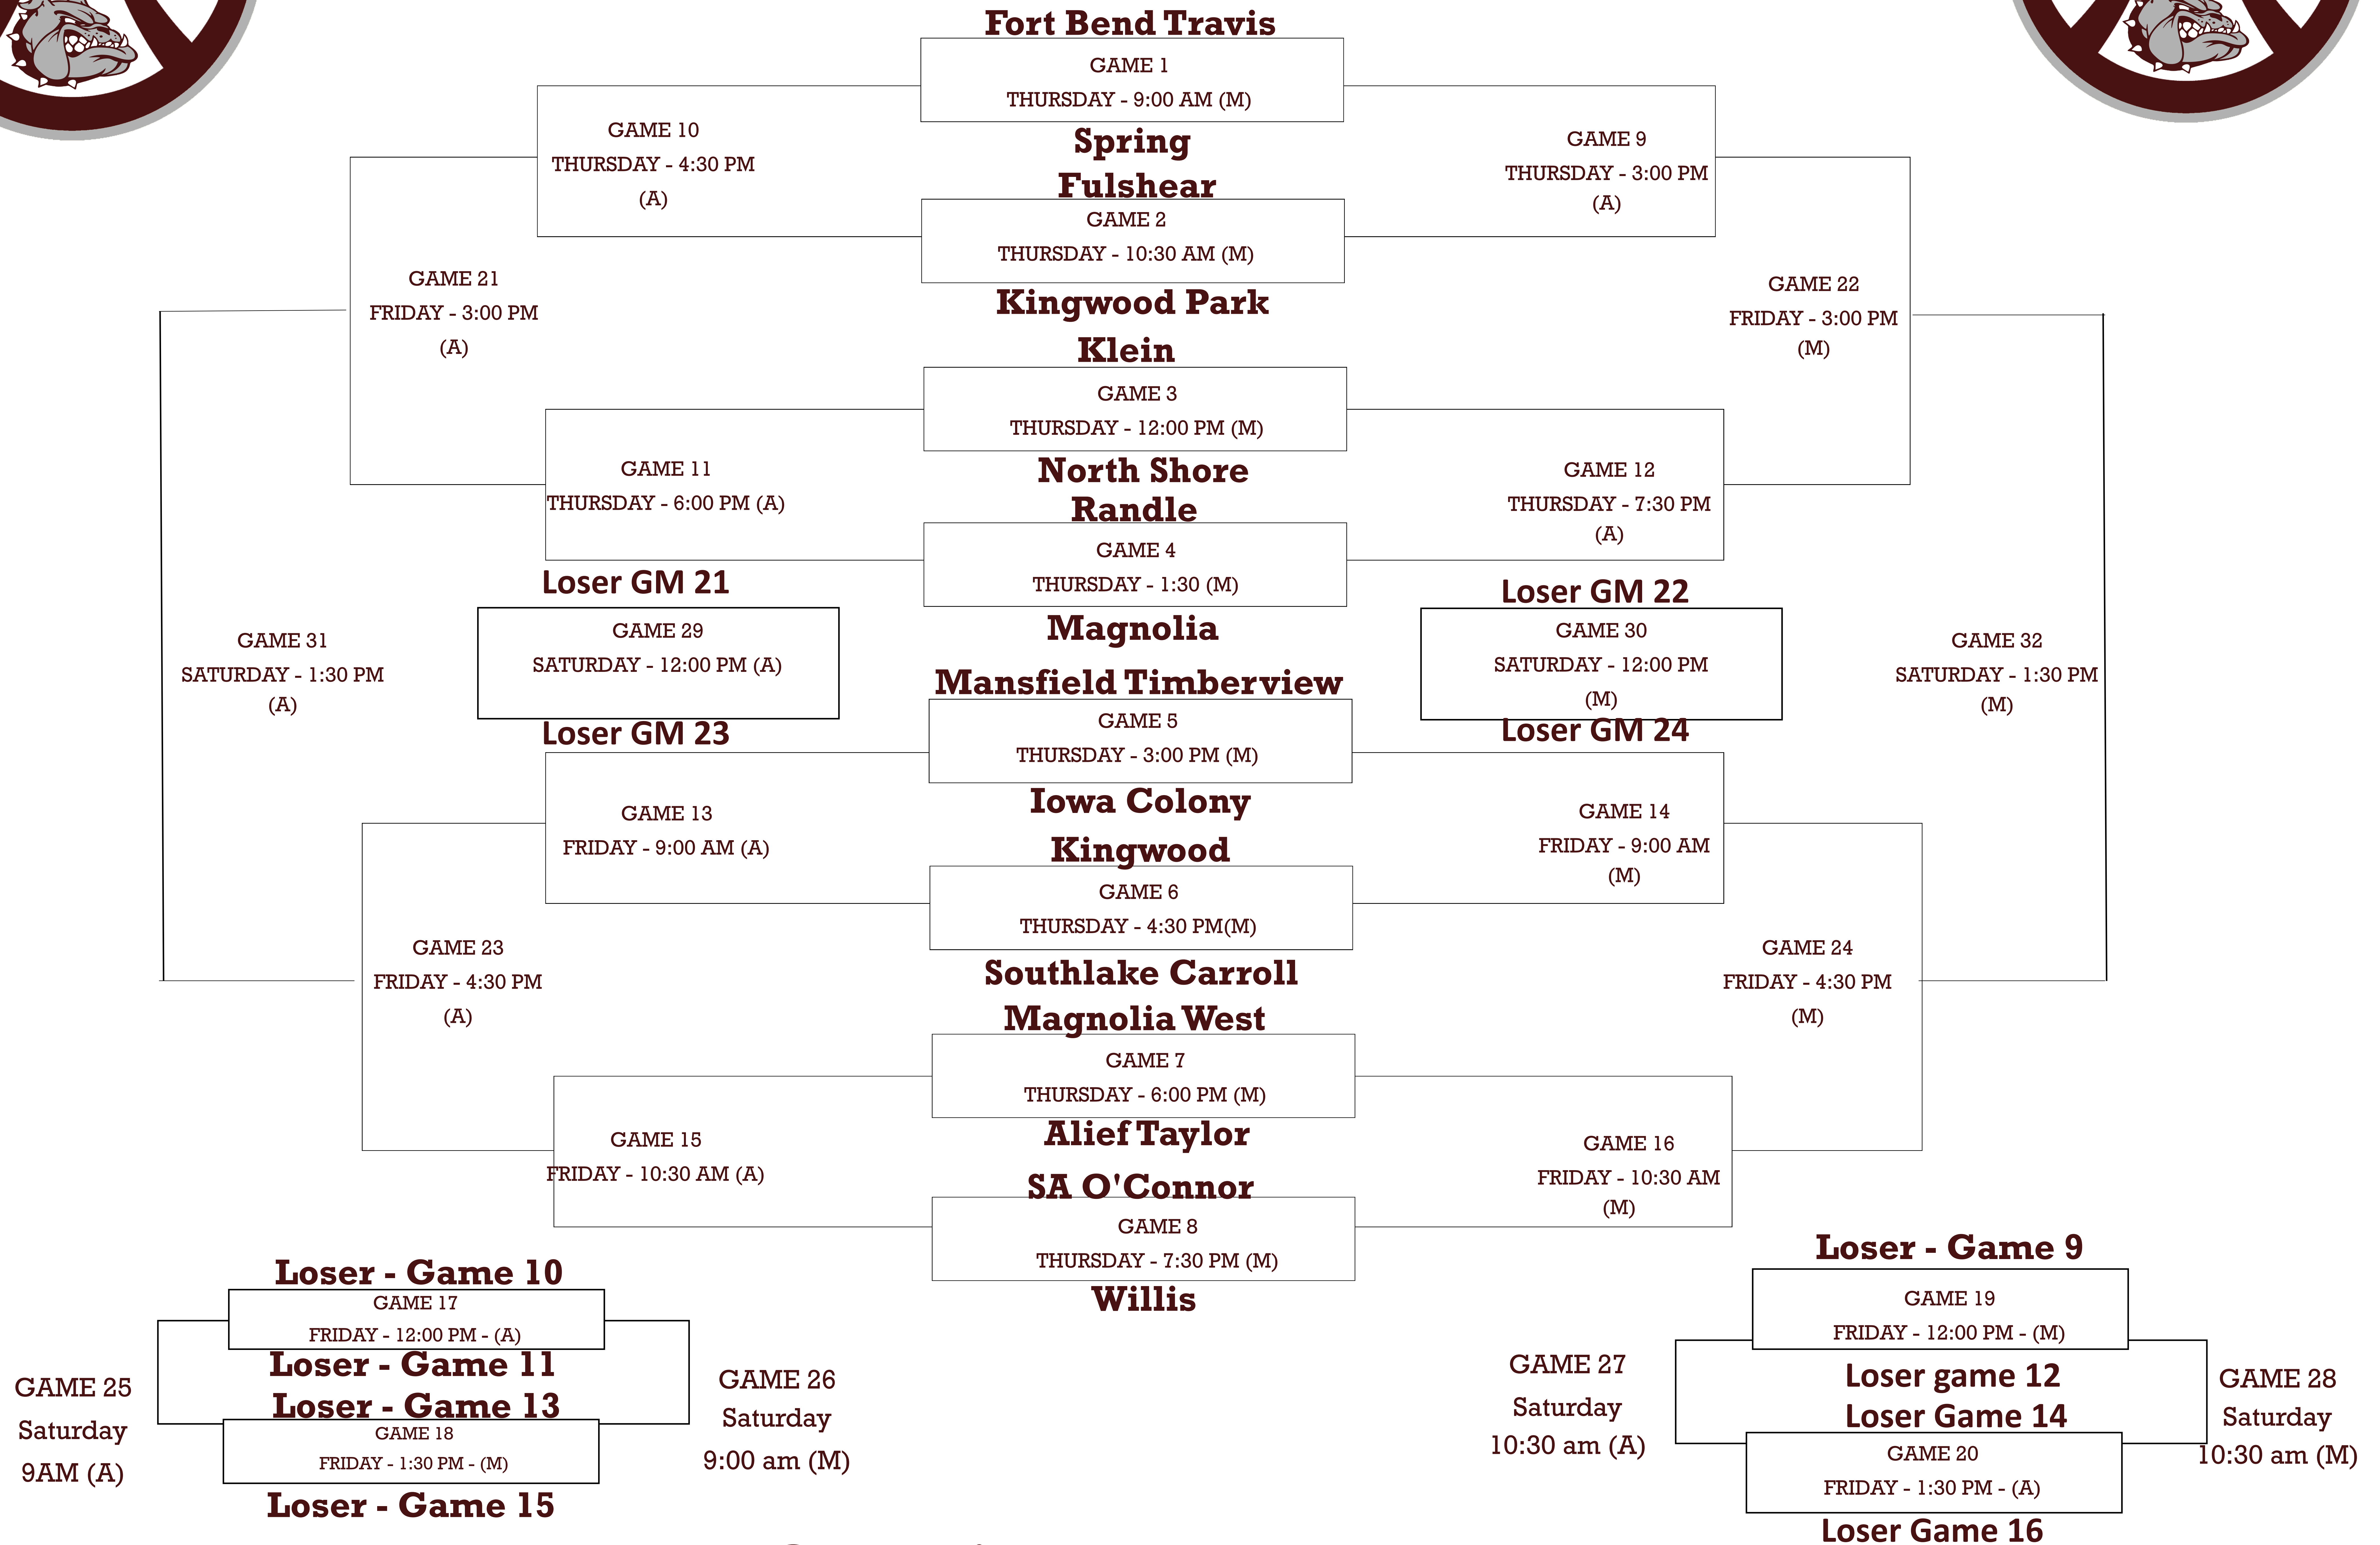

21st Annual Doghouse Invitational

Team on TOP — is Home and Wears WHITE